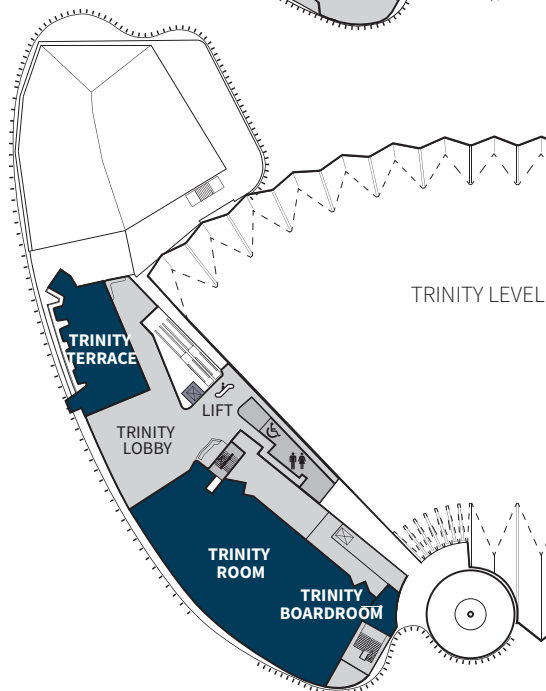

# Floor plans

GROUND LEVEL

MEZZANINE LEVEL

TRINITY LEVEL

LEGEND

- M/F AMENITY
- ACCESSIBLE AMENITY W/ HOIST
- ACCESSIBLE AMENITY
- PARENTS ROOM
- ESCALATOR