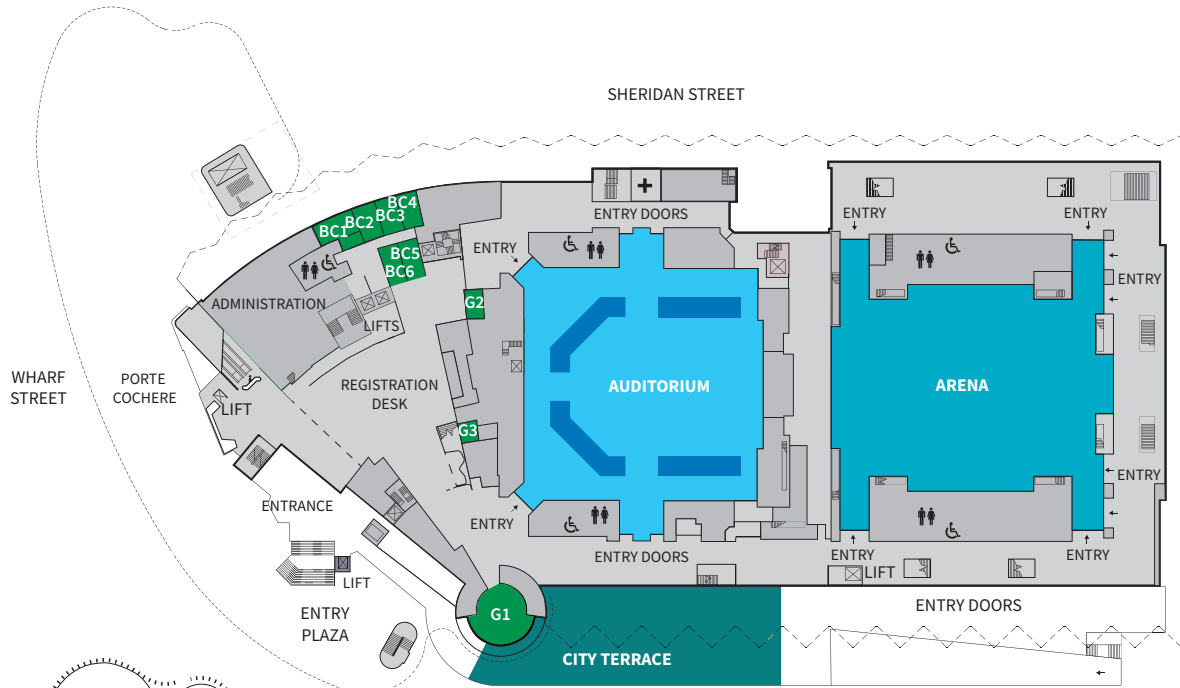

# Floor plans

GROUND LEVEL

MEZZANINE LEVEL

TRINITY LEVEL

LEGEND

- M/F AMENITY
- ACCESSIBLE AMENITY W/ HOIST
- ACCESSIBLE AMENITY
- PARENTS ROOM
- ESCALATOR