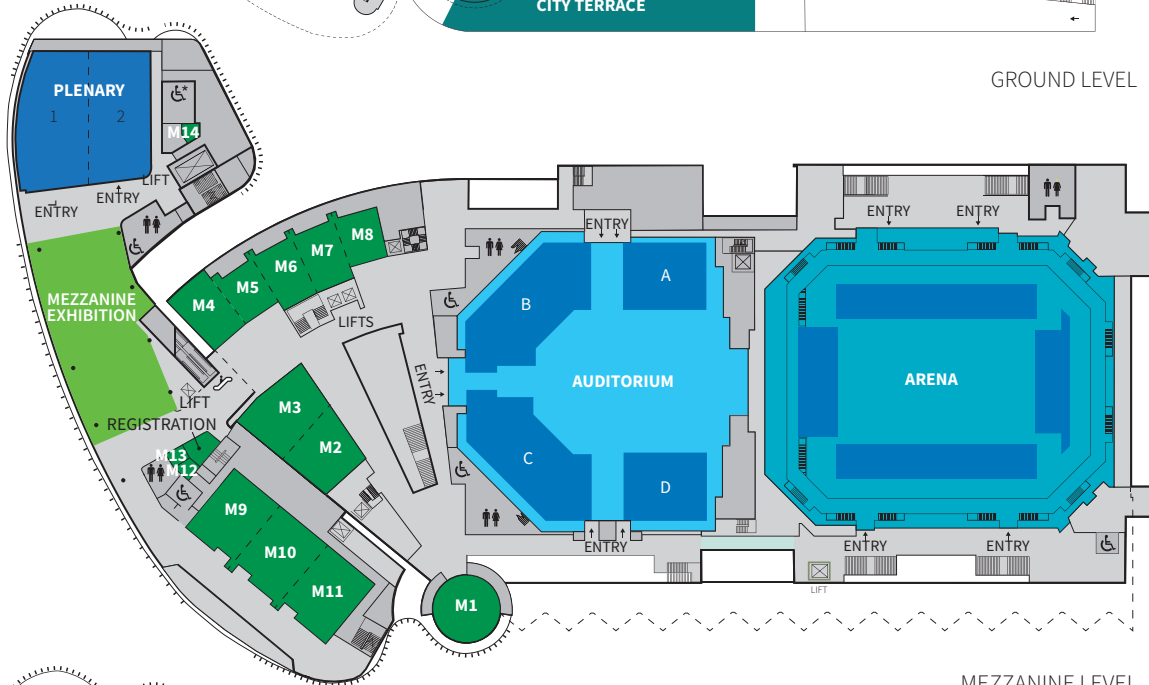

# Floor plans

GROUND LEVEL

MEZZANINE LEVEL

TRINITY LEVEL

LEGEND

- M/F AMENITY
- ACCESSIBLE AMENITY W/ HOIST
- ACCESSIBLE AMENITY
- PARENTS ROOM
- ESCALATOR